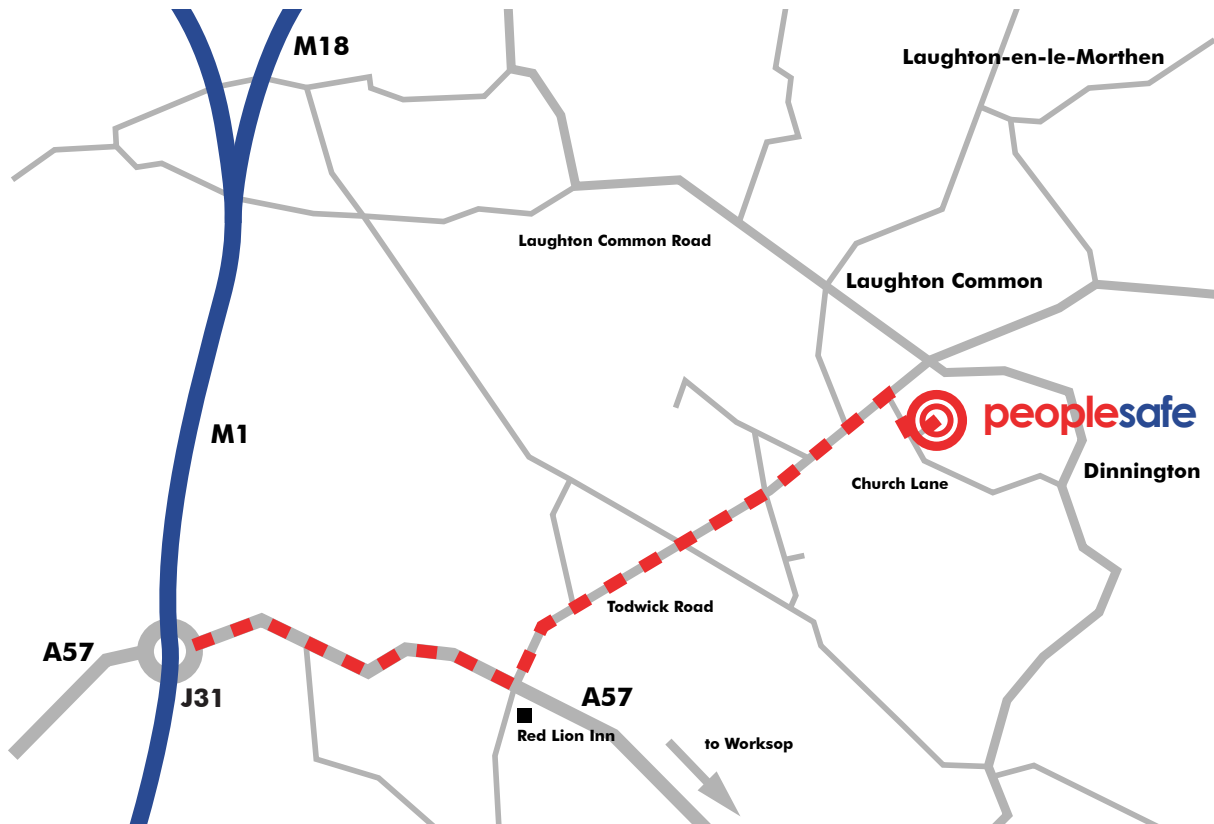

peoplesafe

Map & Directions

**LEAVE M1 AT JUNCTION 31
A57 WORKSOP
TURN LEFT AT THE RED LION INN
PROCEED ALONG TODWICK ROAD
TURN RIGHT ONTO CHURCH LANE
TAKE THE FIRST LEFT INTO CARRERA COURT
YOU HAVE ARRIVED AT MOMENTUM HOUSE**